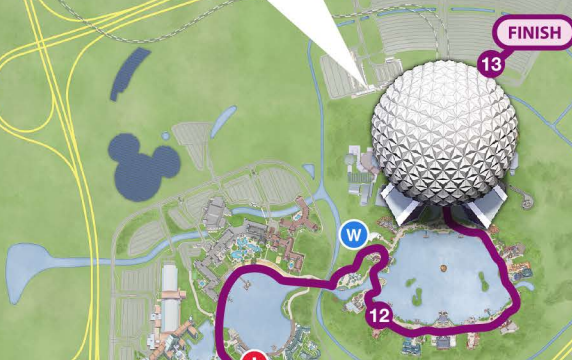

Disney 2017 wine & dine half marathon

presented by MISFIT

LEGEND

- Disney Wine & Dine Half Marathon Course
- W Water Stop
- + Medical
- F Food
- Mile Marker