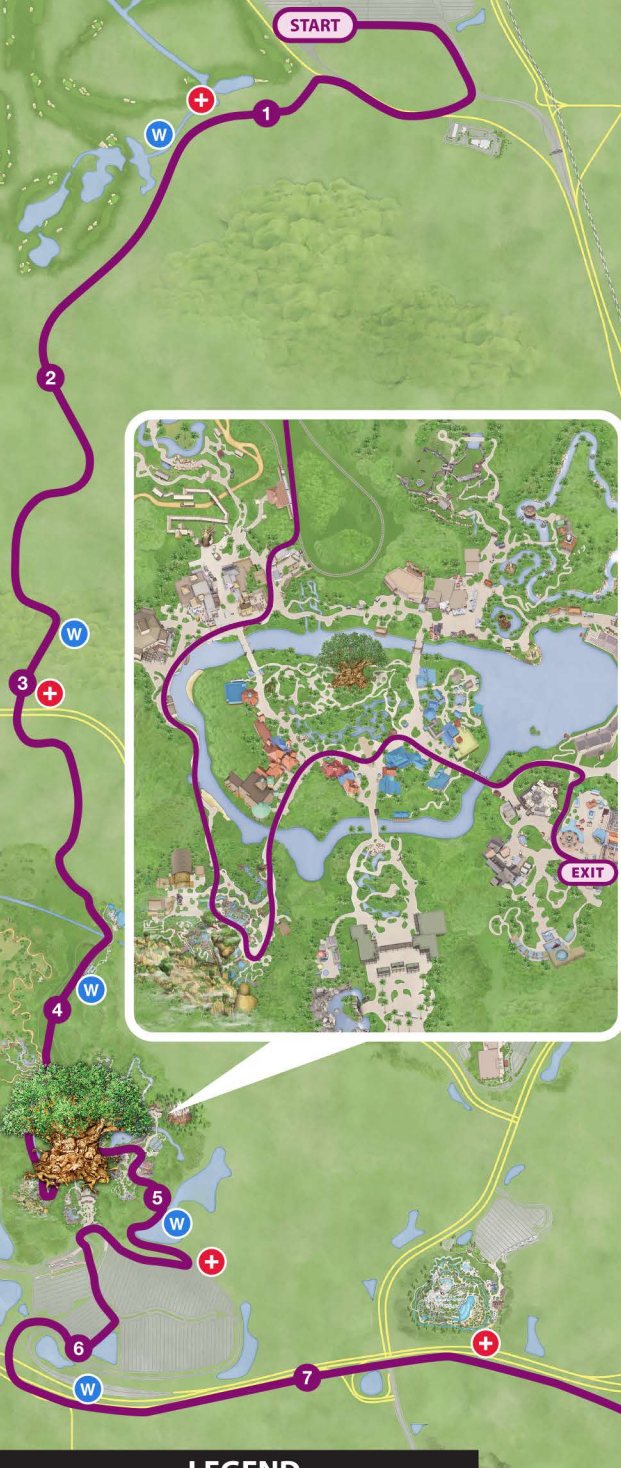

Disney 2017 wine & dine half marathon

presented by MISFIT

LEGEND

- Disney Wine & Dine Half Marathon Course
- W Water Stop
- + Medical
- F Food
- Mile Marker