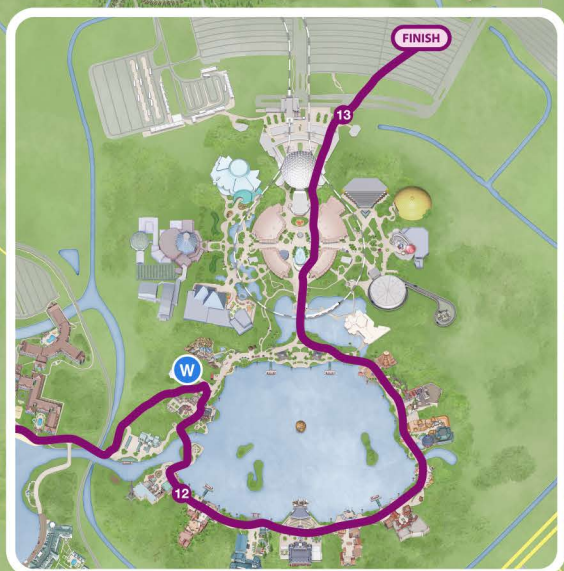

Disney 2017 wine & dine half marathon

presented by MISFIT

LEGEND

- Disney Wine & Dine Half Marathon Course
- W Water Stop
- + Medical
- F Food
- Mile Marker