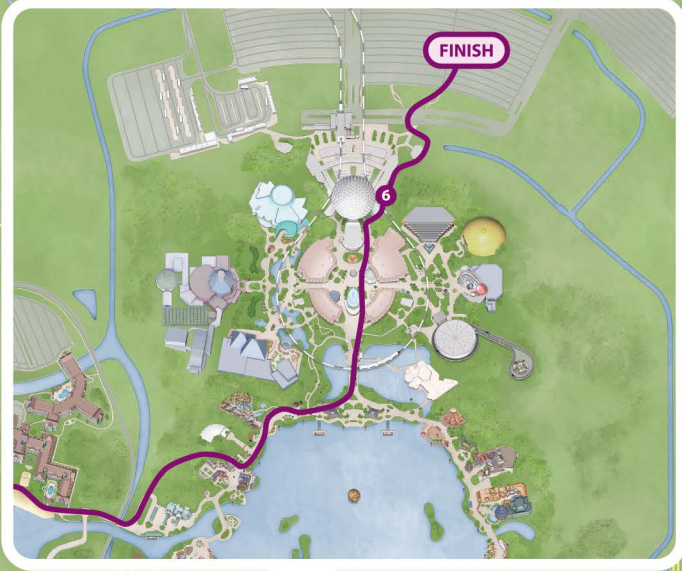

Disney 2017 wine & dine 10K

presented by MISFIT

START

FINISH

1

W

2

FINISH

6

5

W

+

3

W

4

EXIT

LEGEND

-  Disney Wine & Dine 10K Course
-  Water Stop
-  Medical
-  Mile Marker