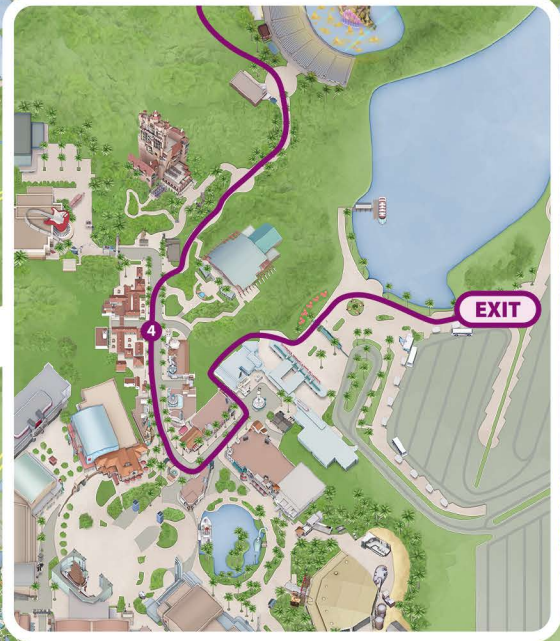

Disney 2017 wine & dine 10K

presented by MISFIT

START

FINISH

1

W

2

FINISH

6

5

W

+

3

W

4

EXIT

LEGEND

-  Disney Wine & Dine 10K Course
-  Water Stop
-  Medical
-  Mile Marker